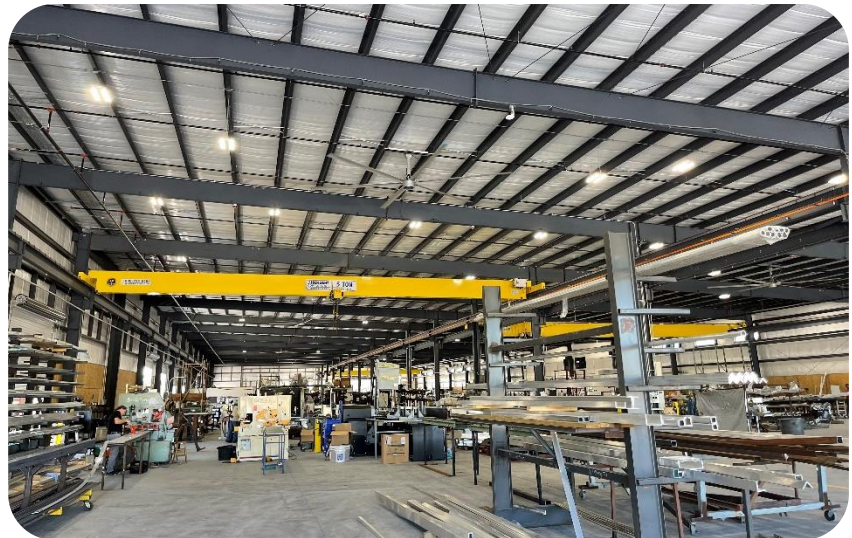

Project Spotlight

FEBRUARY 2022

AmeraTrail

Builder: Sherry Building Systems

AmeraTrail is a leading manufacturer of custom aluminum boat trailers with preferred fit builds and other custom utility trailers. They are also a dealer for several high-volume cargo, utility, and equipment manufacturers.

Kirby Authorized Builder, Sherry Building Systems, recently completed a new structure for AmeraTrail's facility in St. Cloud, Florida. The 80,000 square-foot structure features a 150' x 500' warehouse and storage building designed for a "mirror image" future expansion. In addition, a 95' x 50' office is included at the front side wall.

The boat trailer manufacturing facility is aesthetically pleasing with an exterior in the Kirby Standing Seam 360 roof system in Galvalume and the KirbyRib II wall panel in Fox Gray.

The plant features three 5-ton cranes by J. Herbert and two Schweiss bi-fold doors at the endwalls.