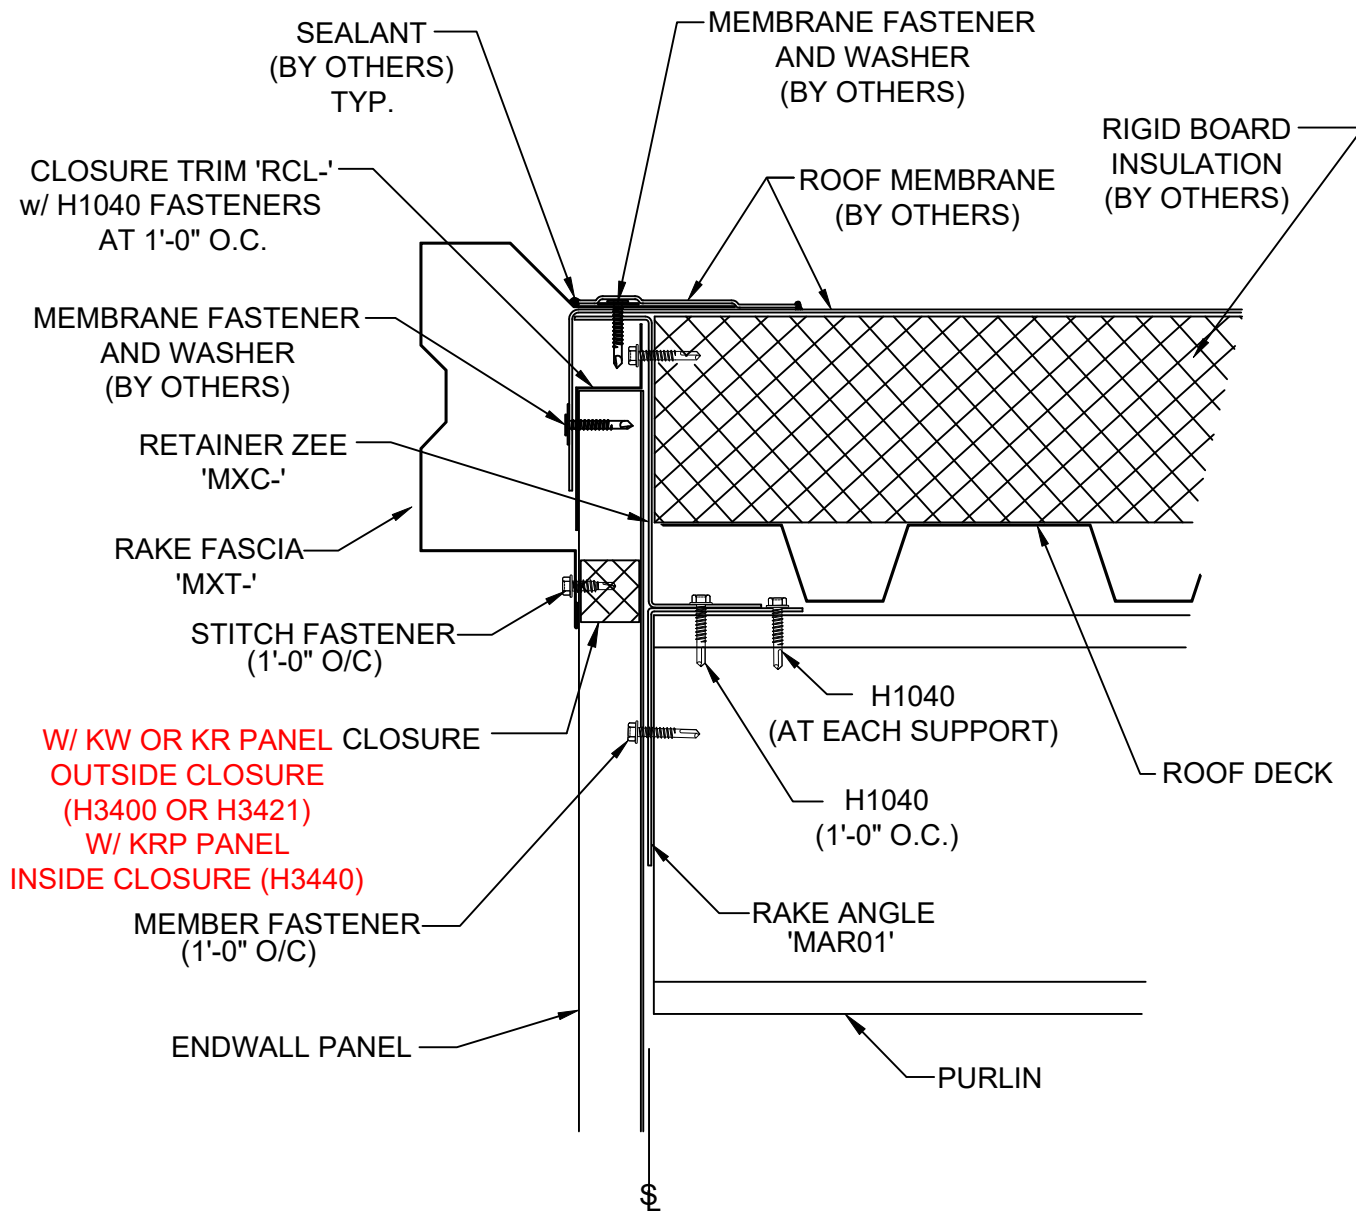

TE0111 - Sheeted Wall with Rake Fascia

TE0111K

RAKE FOR MEMBRANE ROOF w/ SHEETED WALLS