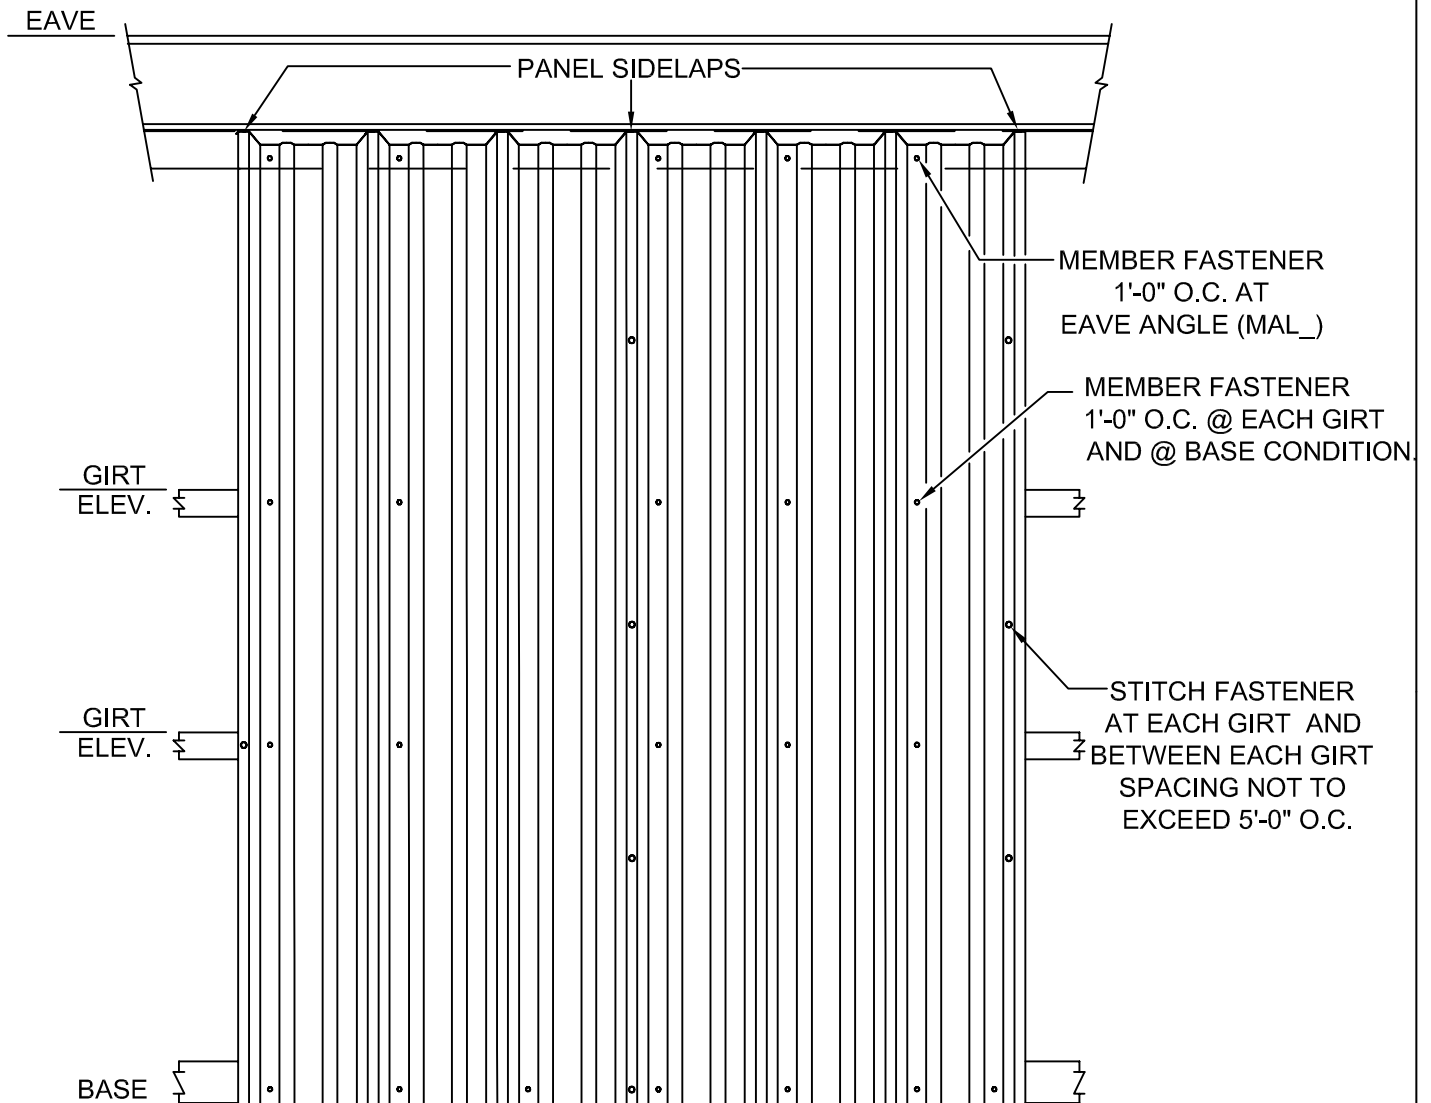

Liner Panel Fastener Layout

IK0101 - KirbyWall Liner Panel Fastener Layout

IK0201 - KirbyRib Liner Panel Fastener Layout

IK0301 - Reversed KirbyRib Liner Panel Fastener Layout

GENERAL NOTES:

- 1. LINER PANEL FASTENER LAYOUT SHOWN HERE AT SIDEWALL, ALSO APPLIES AT ENDWALL.

IK0101

TYPICAL KIRBYWALL LINER PANEL FASTENER LAYOUT

GENERAL NOTES:

- 1. LINER PANEL FASTENER LAYOUT SHOWN HERE AT SIDEWALL,
ALSO APPLIES AT ENDWALL.

IK0201

TYPICAL KIRBYRIB LINER PANEL FASTENER LAYOUT

GENERAL NOTES:

- 1. LINER PANEL FASTENER LAYOUT SHOWN HERE AT SIDEWALL, ALSO APPLIES AT ENDWALL.

IK0301

TYPICAL 'KRP' LINER PANEL FASTENER LAYOUT