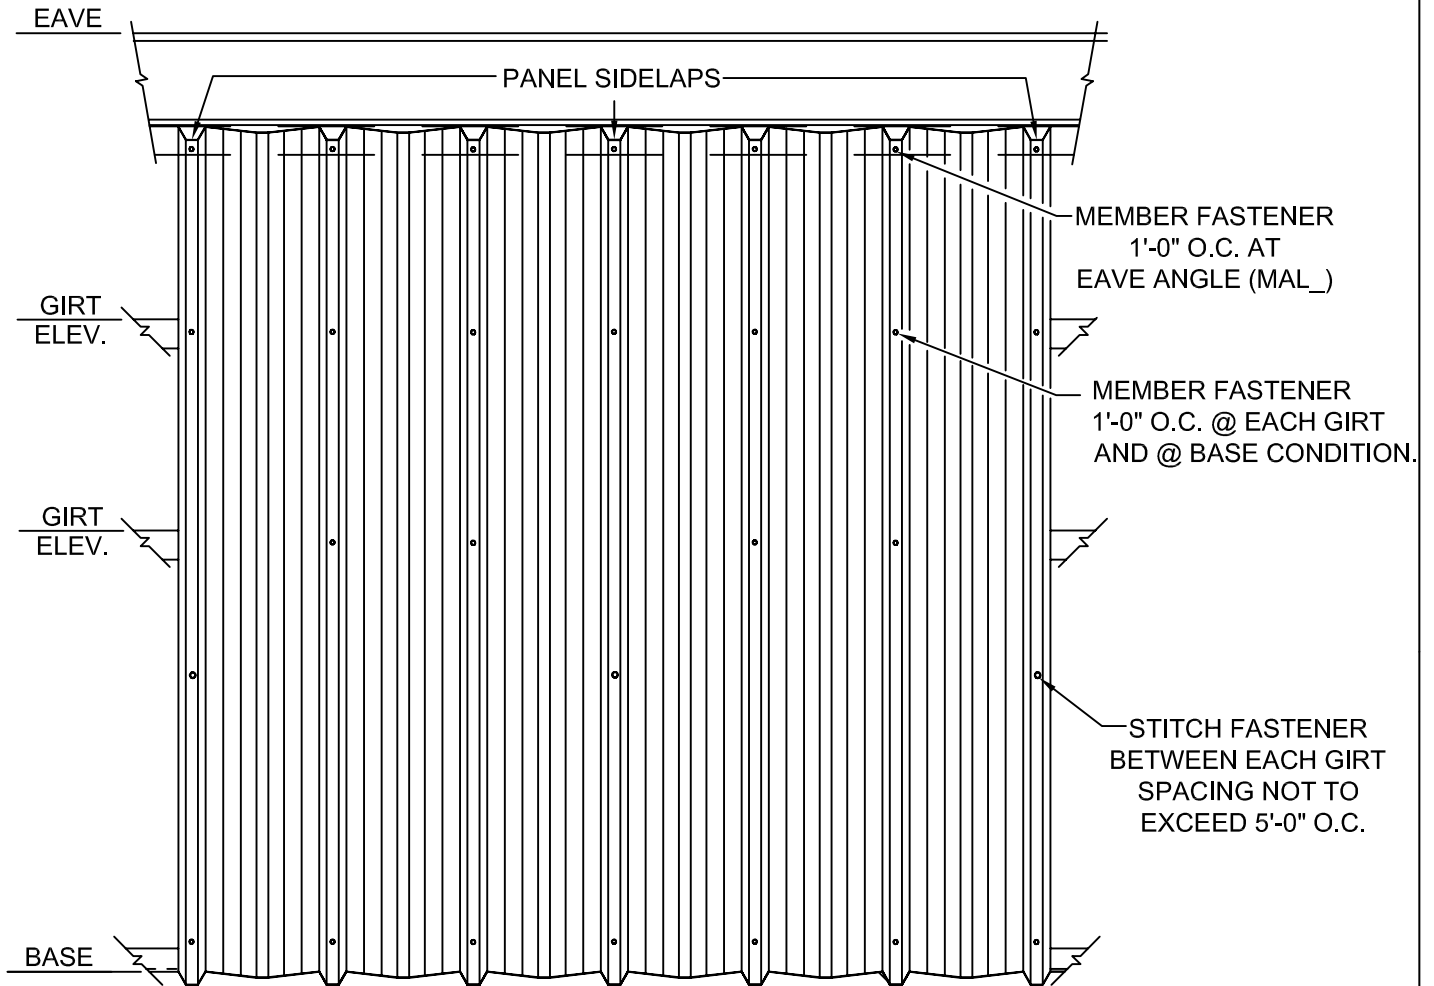

Liner Panel Fastener Layout

IK0101 - KirbyWall Liner Panel Fastener Layout

IK0201 - KirbyRib Liner Panel Fastener Layout

IK0301 - Reversed KirbyRib Liner Panel Fastener Layout

GENERAL NOTES:

- 1. LINER PANEL FASTENER LAYOUT SHOWN HERE AT SIDEWALL, ALSO APPLIES AT ENDWALL.

IK0101

TYPICAL KIRBYWALL LINER PANEL FASTENER LAYOUT

GENERAL NOTES:

- 1. LINER PANEL FASTENER LAYOUT SHOWN HERE AT SIDEWALL,
ALSO APPLIES AT ENDWALL.

IK0201

TYPICAL KIRBYRIB LINER PANEL FASTENER LAYOUT

GENERAL NOTES:

- 1. LINER PANEL FASTENER LAYOUT SHOWN HERE AT SIDEWALL, ALSO APPLIES AT ENDWALL.

IK0301

TYPICAL 'KRP' LINER PANEL FASTENER LAYOUT