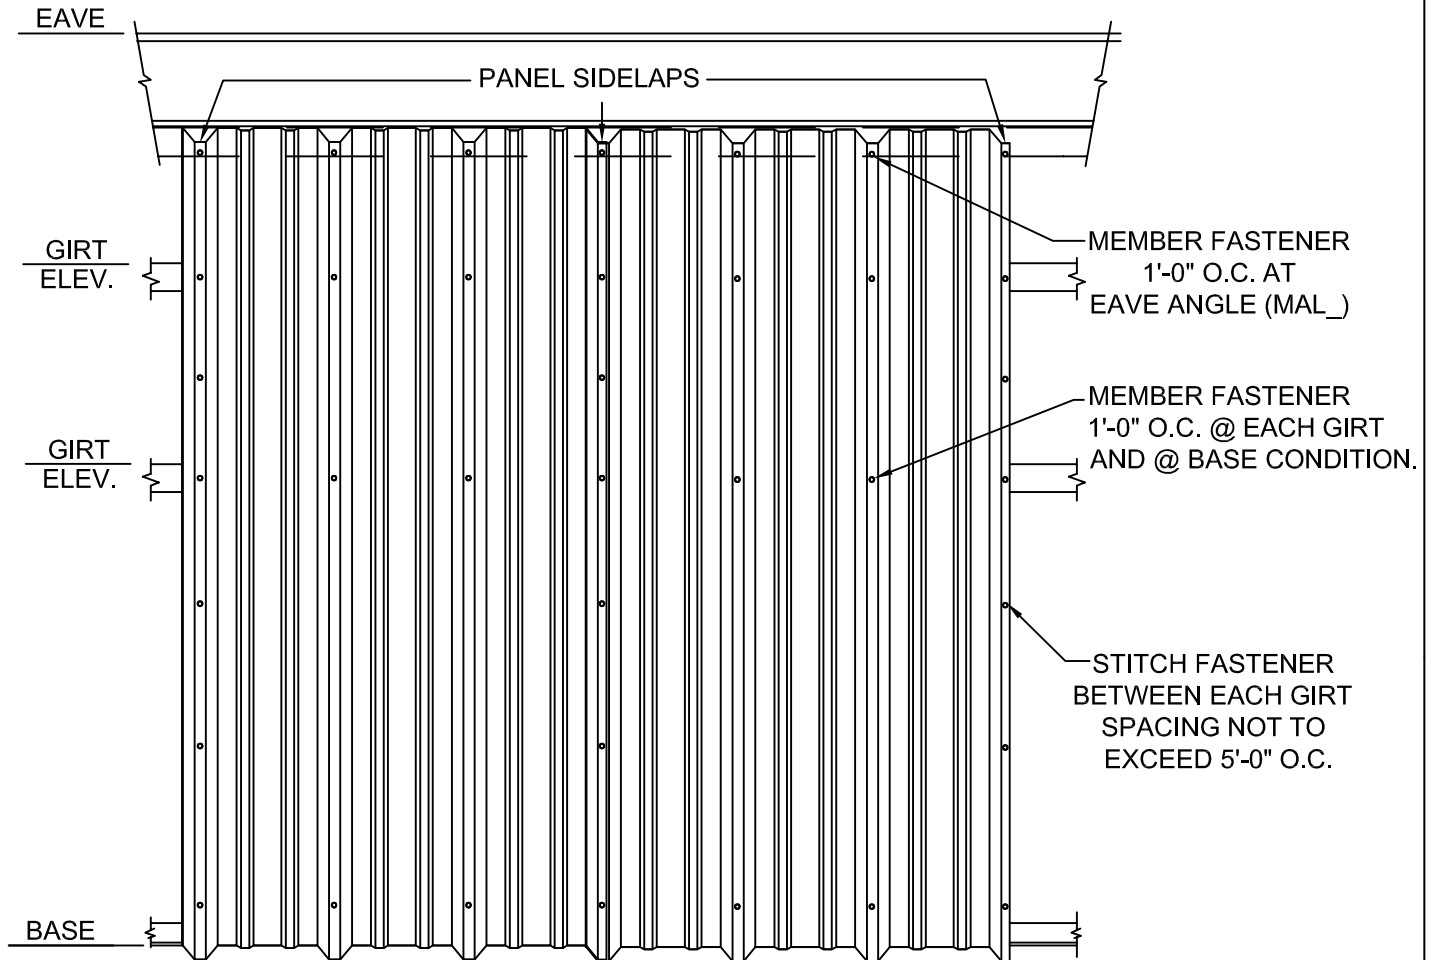

Liner Panel Fastener Layout

IK0101 - KirbyWall Liner Panel Fastener Layout

IK0201 - KirbyRib Liner Panel Fastener Layout

IK0301 - Reversed KirbyRib Liner Panel Fastener Layout

GENERAL NOTES:

- 1. LINER PANEL FASTENER LAYOUT SHOWN HERE AT SIDEWALL, ALSO APPLIES AT ENDWALL.

IK0101

TYPICAL KIRBYWALL LINER PANEL FASTENER LAYOUT

GENERAL NOTES:

- 1. LINER PANEL FASTENER LAYOUT SHOWN HERE AT SIDEWALL,
ALSO APPLIES AT ENDWALL.

IK0201

TYPICAL KIRBYRIB LINER PANEL FASTENER LAYOUT

GENERAL NOTES:

- 1. LINER PANEL FASTENER LAYOUT SHOWN HERE AT SIDEWALL, ALSO APPLIES AT ENDWALL.

IK0301

TYPICAL 'KRP' LINER PANEL FASTENER LAYOUT