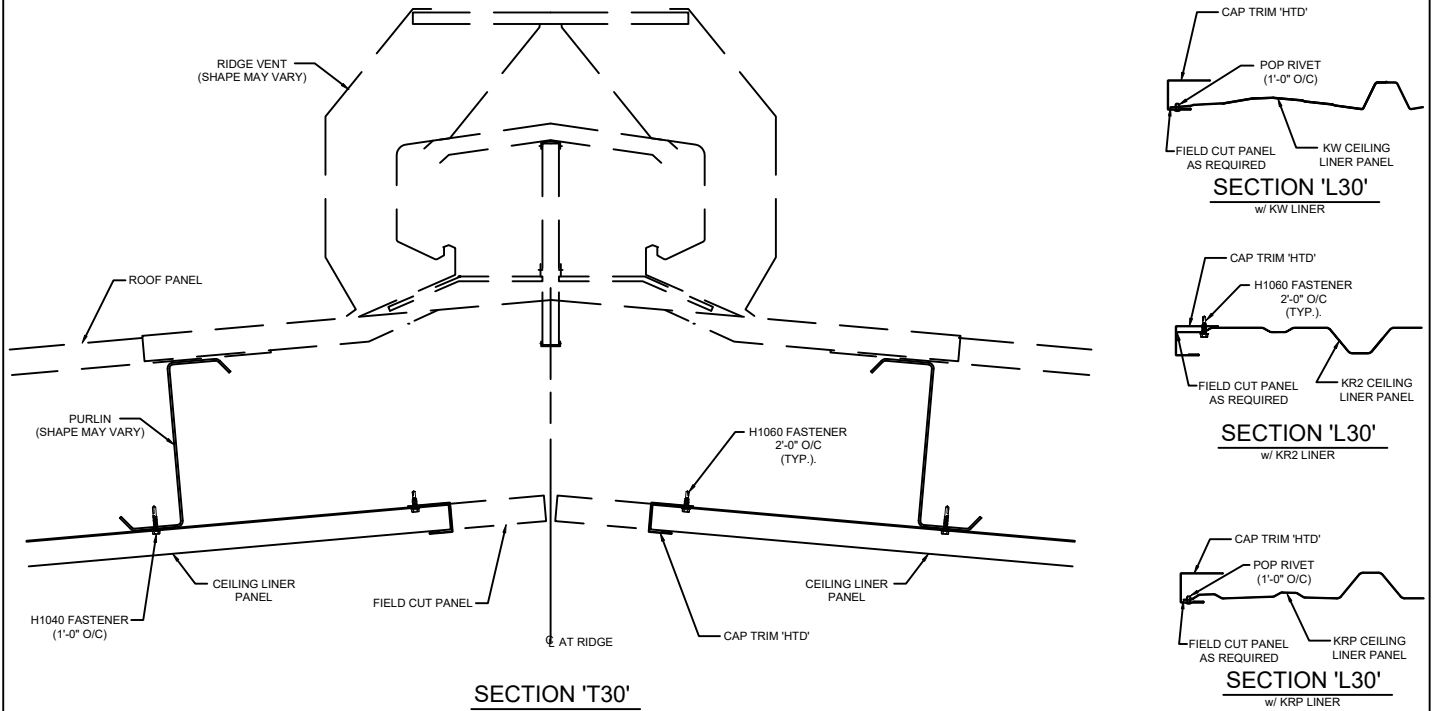

IF0022 - Ceiling Liner at Peak

IF0030 - Ceiling Liner at Peak w/ Ridge Vent

IF0022K

CEILING LINER AT PEAK
w/ KR2, KW or KRP LINER

IF0030
 CEILING LINER AT PEAK w/ RIDGE VENTS