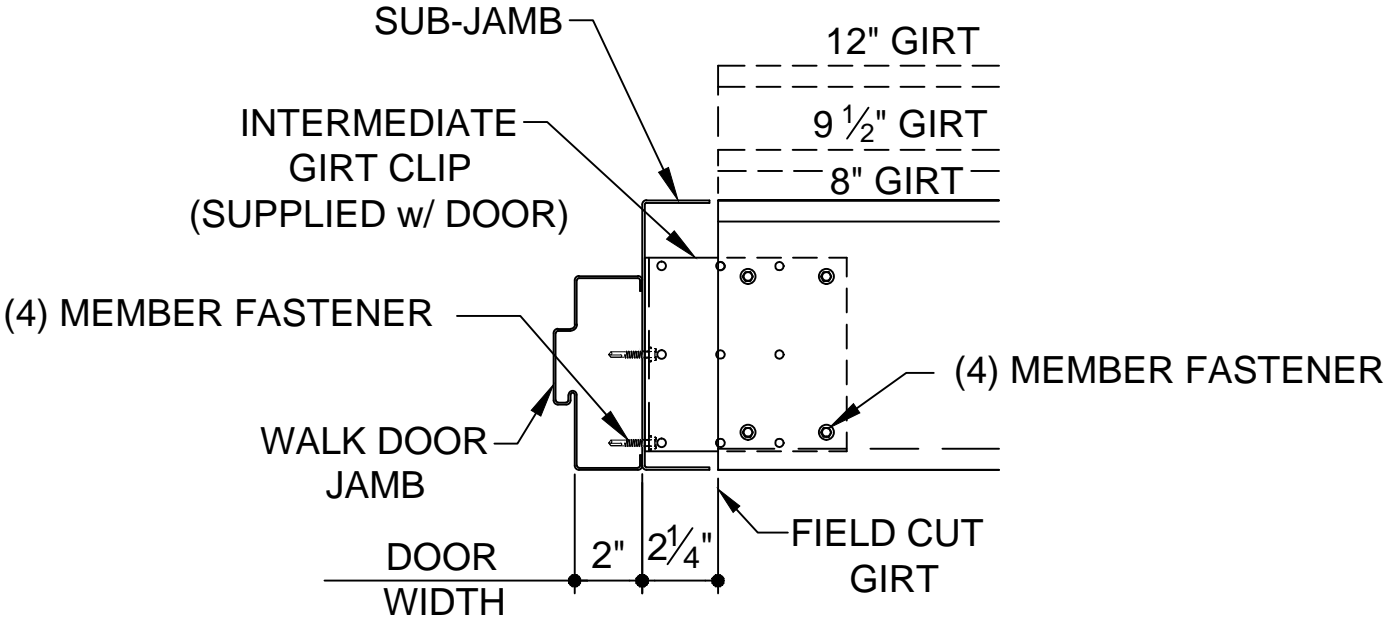

GA0221K

**WALK DOOR TRIM DETAIL
w/ 12" GIRTS & KR,GHR or KW WALL PANEL**

When KBS is supplying liner, change the "LINER" & "LINER PL" layer color to White and make the layer Printable.

GA0222K

WALK DOOR TRIM DETAIL
w/ 12" GIRTS & KRP WALL PANEL