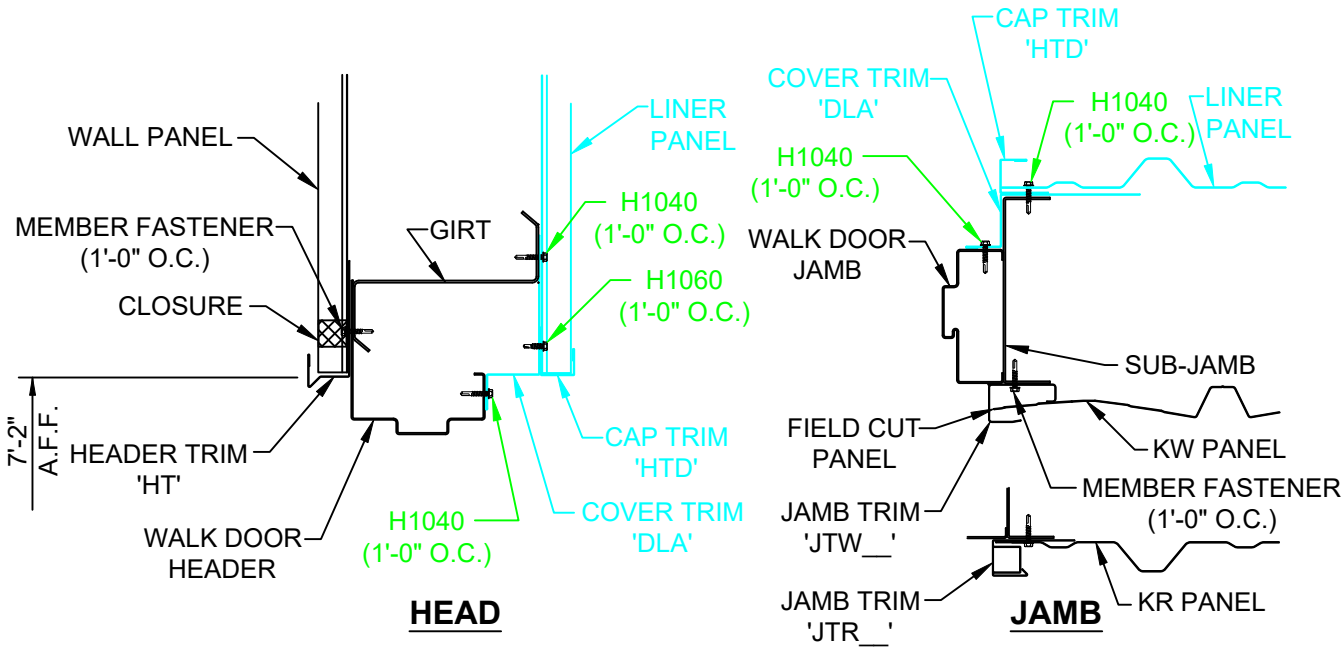

- GA0821 - WD Trim 8" Girts KR or KW
 - GA0822 - WD Trim 8" Girts KRP
 - GA0921 - WD Trim 9.5" Girts KR or KW
 - GA0922 - WD Trim 9.5" Girts KRP
 - GA0221 - WD Trim 12" Girts KR or KW
 - GA0222 - WD Trim 12" Girts KRP
 - GA0892 - Intermediate Girt Attachment to WD Sub-Frame
-

When KBS is supplying liner, change the "LINER" & "LINER PL" layer color to White and make the layer Printable.

GA0821

WALK DOOR TRIM DETAIL
w/ 8" GIRTS & KR OR KW WALL PANEL

When KBS is supplying liner, change the "LINER" & "LINER PL" layer color to White and make the layer Printable.

GA0822K

WALK DOOR TRIM DETAIL
w/ 8" GIRTS & KRP WALL PANEL

When KBS is supplying liner, change the "LINER" & "LINER PL" layer color to White and make the layer Printable.

GA0921K

**WALK DOOR TRIM DETAIL
w/ 9 1/2" GIRTS & KR or KW WALL PANEL**

When KBS is supplying liner, change the "LINER" & "LINER PL" layer color to White and make the layer Printable.

GA0922K

WALK DOOR TRIM DETAIL
w/ 9 1/2" GIRTS & KRP WALL PANEL

When KBS is supplying liner, change the "LINER" & "LINER PL" layer color to White and make the layer Printable.