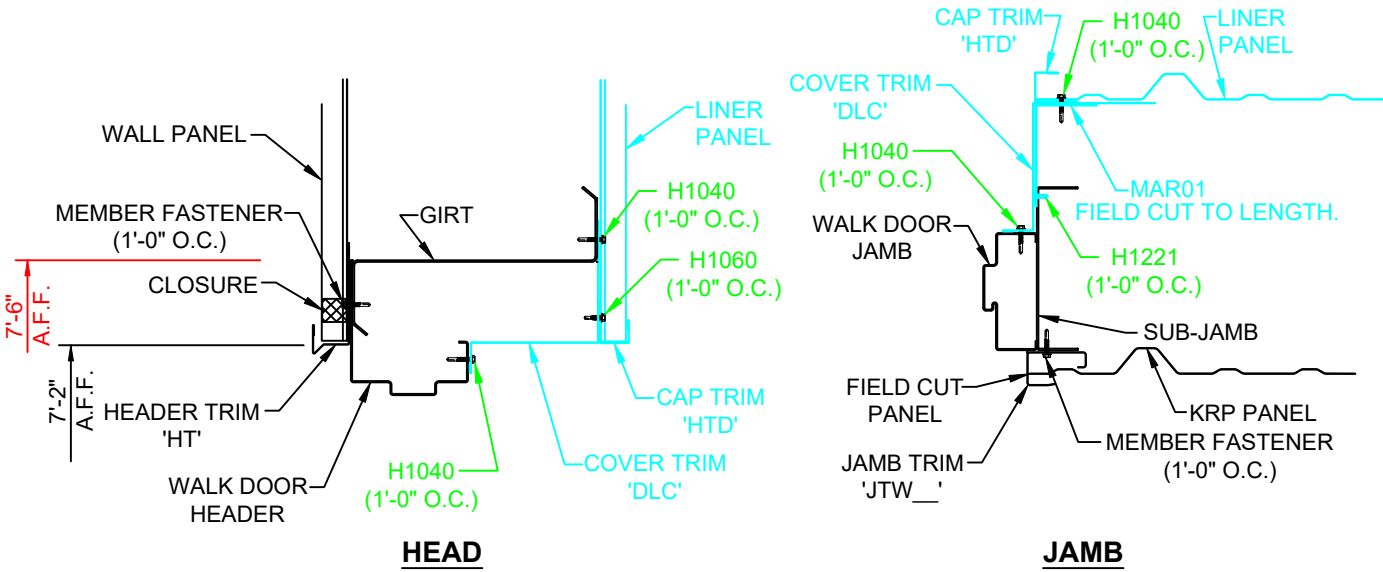

When KBS is supplying liner, change the "LINER" & "LINER PL" layer color to White and make the layer Printable.

GA0821

WALK DOOR TRIM DETAIL
w/ 8" GIRTS & KR OR KW WALL PANEL

When KBS is supplying liner, change the "LINER" & "LINER PL" layer color to White and make the layer Printable.

GA0822K

WALK DOOR TRIM DETAIL
w/ 8" GIRTS & KRP WALL PANEL

When KBS is supplying liner, change the "LINER" & "LINER PL" layer color to White and make the layer Printable.

GA0921K

**WALK DOOR TRIM DETAIL
w/ 9 1/2" GIRTS & KR or KW WALL PANEL**

When KBS is supplying liner, change the "LINER" & "LINER PL" layer color to White and make the layer Printable.

GA0922K

WALK DOOR TRIM DETAIL
w/ 9 1/2" GIRTS & KRP WALL PANEL

When KBS is supplying liner, change the "LINER" & "LINER PL" layer color to White and make the layer Printable.

GA0221K

**WALK DOOR TRIM DETAIL
w/ 12" GIRTS & KR,GHR or KW WALL PANEL**

When KBS is supplying liner, change the "LINER" & "LINER PL" layer color to White and make the layer Printable.

GA0222K

WALK DOOR TRIM DETAIL
w/ 12" GIRTS & KRP WALL PANEL