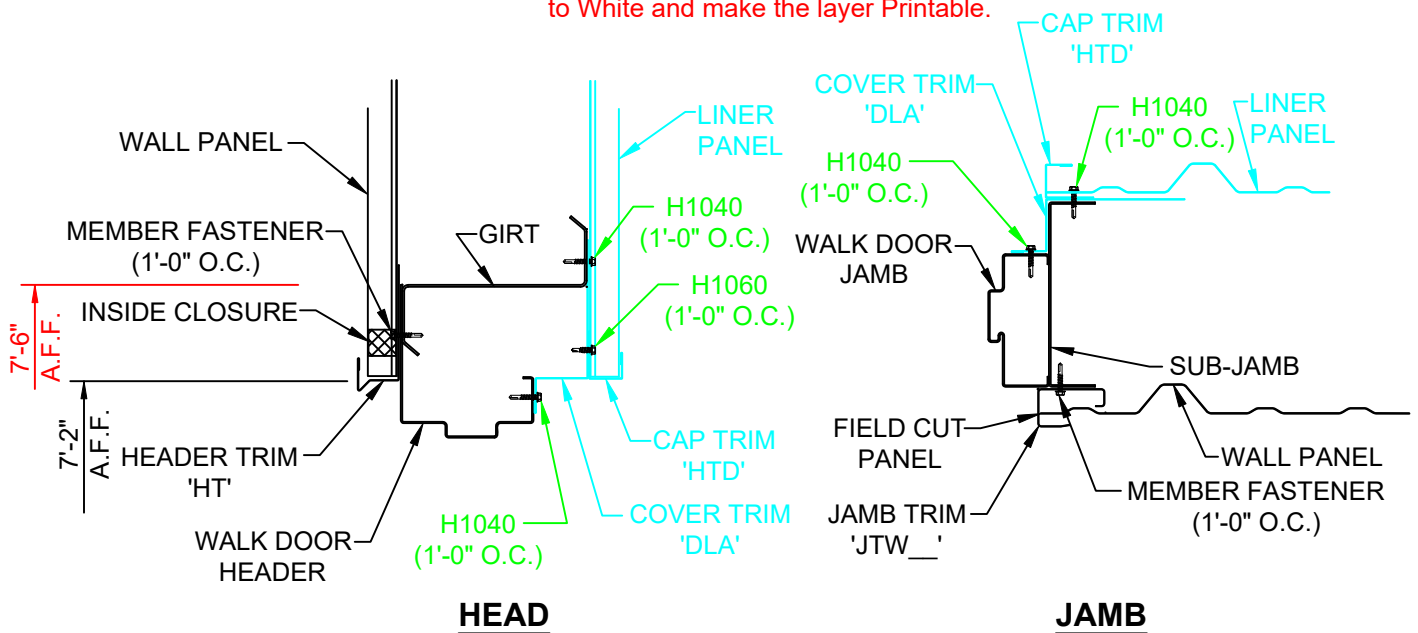

- GA0821 - WD Trim 8" Girts KR or KW
 - GA0822 - WD Trim 8" Girts KRP
 - GA0921 - WD Trim 9.5" Girts KR or KW
 - GA0922 - WD Trim 9.5" Girts KRP
 - GA0221 - WD Trim 12" Girts KR or KW
 - GA0222 - WD Trim 12" Girts KRP
 - GA0892 - Intermediate Girt Attachment to WD Sub-Frame
-

When KBS is supplying liner, change the "LINER" & "LINER PL" layer color to White and make the layer Printable.

GA0821

WALK DOOR TRIM DETAIL
w/ 8" GIRTS & KR OR KW WALL PANEL

When KBS is supplying liner, change the "LINER" & "LINER PL" layer color to White and make the layer Printable.

GA0822K

WALK DOOR TRIM DETAIL
w/ 8" GIRTS & KRP WALL PANEL

When KBS is supplying liner, change the "LINER" & "LINER PL" layer color to White and make the layer Printable.

GA0921K

**WALK DOOR TRIM DETAIL
w/ 9 1/2" GIRTS & KR or KW WALL PANEL**

When KBS is supplying liner, change the "LINER" & "LINER PL" layer color to White and make the layer Printable.

GA0922K

WALK DOOR TRIM DETAIL
w/ 9 1/2" GIRTS & KRP WALL PANEL

When KBS is supplying liner, change the "LINER" & "LINER PL" layer color to White and make the layer Printable.