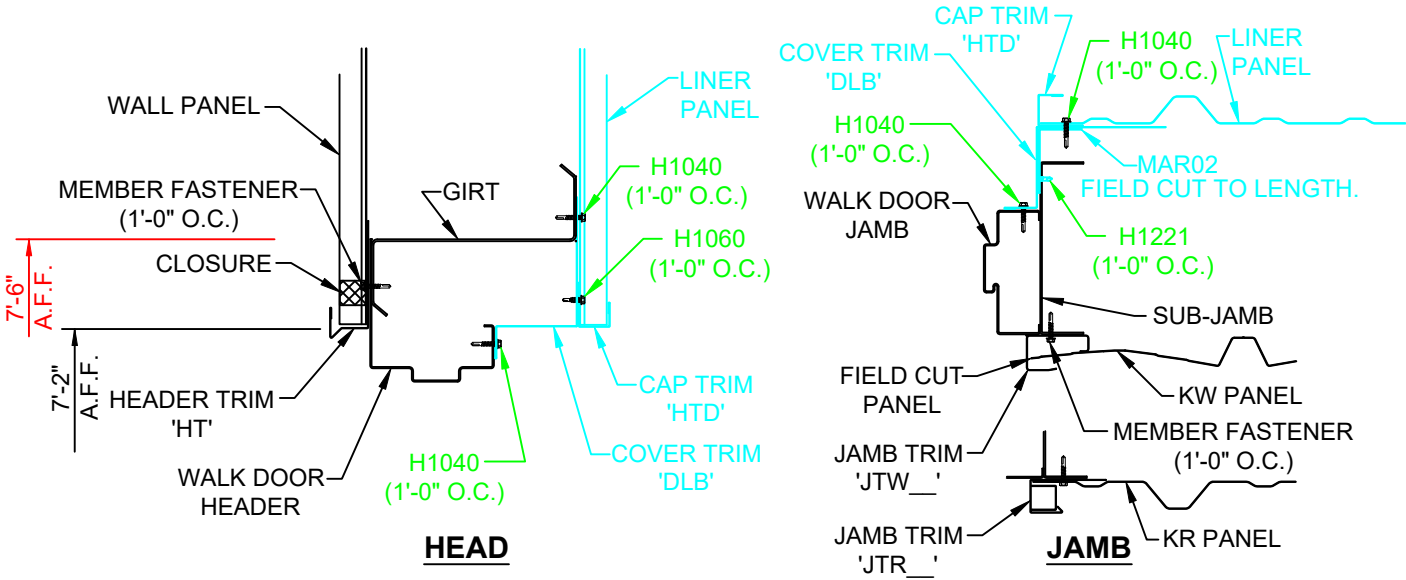

- GA0821 - WD Trim 8" Girts KR or KW
 - GA0822 - WD Trim 8" Girts KRP
 - GA0921 - WD Trim 9.5" Girts KR or KW
 - GA0922 - WD Trim 9.5" Girts KRP
 - GA0221 - WD Trim 12" Girts KR or KW
 - GA0222 - WD Trim 12" Girts KRP
 - GA0892 - Intermediate Girt Attachment to WD Sub-Frame
-

When KBS is supplying liner, change the "LINER" & "LINER PL" layer color to White and make the layer Printable.

GA0821

WALK DOOR TRIM DETAIL
w/ 8" GIRTS & KR OR KW WALL PANEL

When KBS is supplying liner, change the "LINER" & "LINER PL" layer color to White and make the layer Printable.

GA0822K

WALK DOOR TRIM DETAIL
w/ 8" GIRTS & KRP WALL PANEL

When KBS is supplying liner, change the "LINER" & "LINER PL" layer color to White and make the layer Printable.

GA0921K

**WALK DOOR TRIM DETAIL
w/ 9 1/2" GIRTS & KR or KW WALL PANEL**

When KBS is supplying liner, change the "LINER" & "LINER PL" layer color to White and make the layer Printable.

GA0922K

WALK DOOR TRIM DETAIL
w/ 9 1/2" GIRTS & KRP WALL PANEL

When KBS is supplying liner, change the "LINER" & "LINER PL" layer color to White and make the layer Printable.