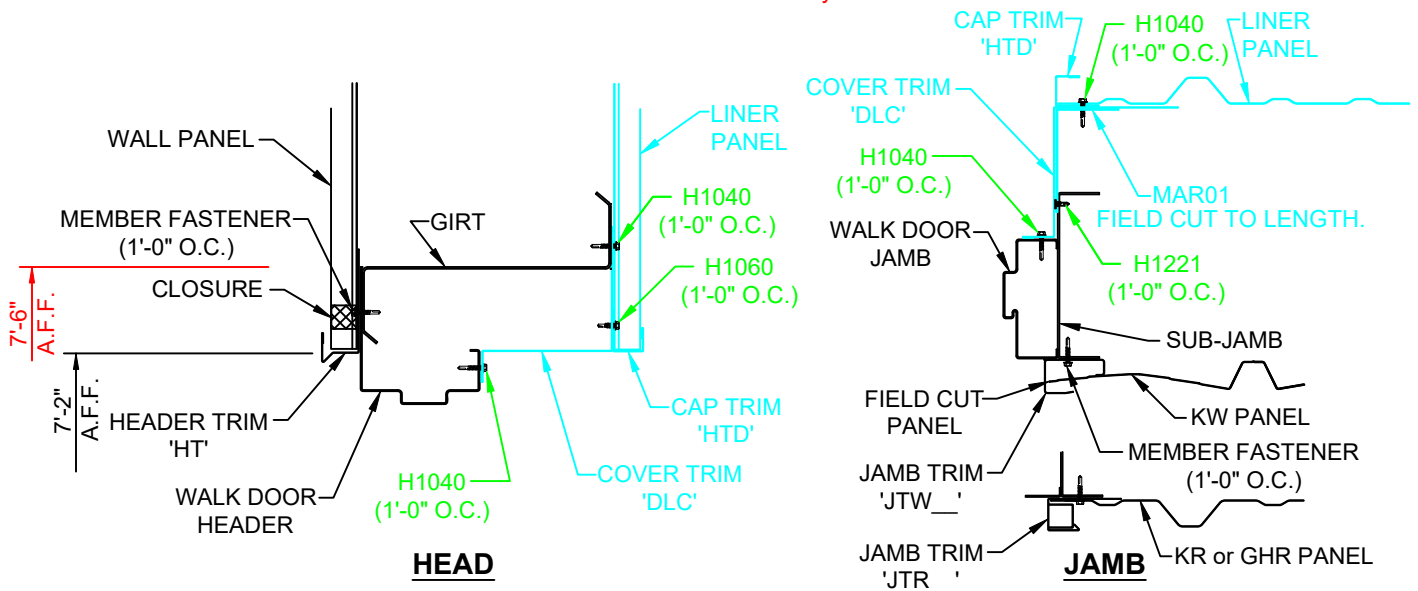

When KBS is supplying liner, change the "LINER" & "LINER PL" layer color to White and make the layer Printable.

GA0821

WALK DOOR TRIM DETAIL
w/ 8" GIRTS & KR OR KW WALL PANEL

When KBS is supplying liner, change the "LINER" & "LINER PL" layer color to White and make the layer Printable.

GA0822K

WALK DOOR TRIM DETAIL
w/ 8" GIRTS & KRP WALL PANEL

When KBS is supplying liner, change the "LINER" & "LINER PL" layer color to White and make the layer Printable.

GA0921K

**WALK DOOR TRIM DETAIL
w/ 9 1/2" GIRTS & KR or KW WALL PANEL**

When KBS is supplying liner, change the "LINER" & "LINER PL" layer color to White and make the layer Printable.

GA0922K

WALK DOOR TRIM DETAIL
w/ 9 1/2" GIRTS & KRP WALL PANEL

When KBS is supplying liner, change the "LINER" & "LINER PL" layer color to White and make the layer Printable.

GA0221K

**WALK DOOR TRIM DETAIL
w/ 12" GIRTS & KR,GHR or KW WALL PANEL**

When KBS is supplying liner, change the "LINER" & "LINER PL" layer color to White and make the layer Printable.

GA0222K

WALK DOOR TRIM DETAIL
w/ 12" GIRTS & KRP WALL PANEL