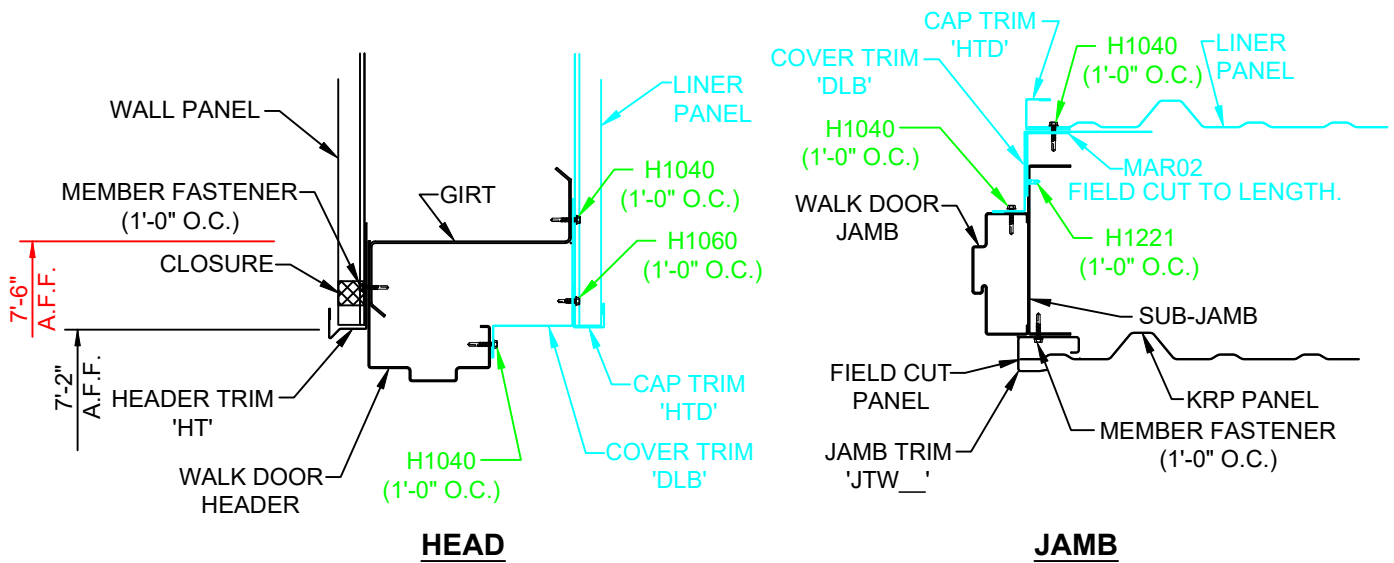

When KBS is supplying liner, change the "LINER" & "LINER PL" layer color to White and make the layer Printable.

GA0821

WALK DOOR TRIM DETAIL
w/ 8" GIRTS & KR OR KW WALL PANEL

When KBS is supplying liner, change the "LINER" & "LINER PL" layer color to White and make the layer Printable.

GA0822K

WALK DOOR TRIM DETAIL
w/ 8" GIRTS & KRP WALL PANEL

When KBS is supplying liner, change the "LINER" & "LINER PL" layer color to White and make the layer Printable.

GA0921K

**WALK DOOR TRIM DETAIL
w/ 9 1/2" GIRTS & KR or KW WALL PANEL**

When KBS is supplying liner, change the "LINER" & "LINER PL" layer color to White and make the layer Printable.

GA0922K

WALK DOOR TRIM DETAIL
w/ 9 1/2" GIRTS & KRP WALL PANEL

When KBS is supplying liner, change the "LINER" & "LINER PL" layer color to White and make the layer Printable.