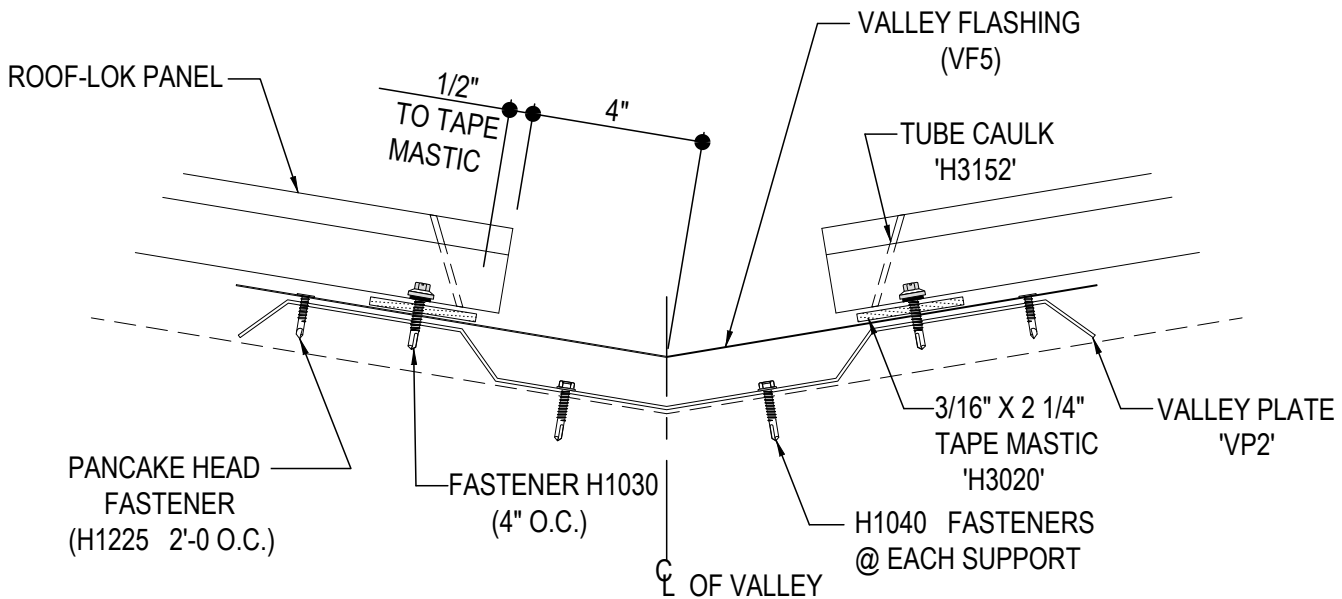

## HIP DETAIL

ROOF-LOK PANEL HIP DETAIL

EP3021

Detailer Notes:

- 1) N/A

## EP3041K - ROOF-LOK PANEL VALLEY DETAIL

NOTE:  
VALLEY DETAILS IS SYMETERICAL ABOUT  
CENTERLINE. PARTS AND FASTENERS ARE  
TYPICAL BOTH SIDES.