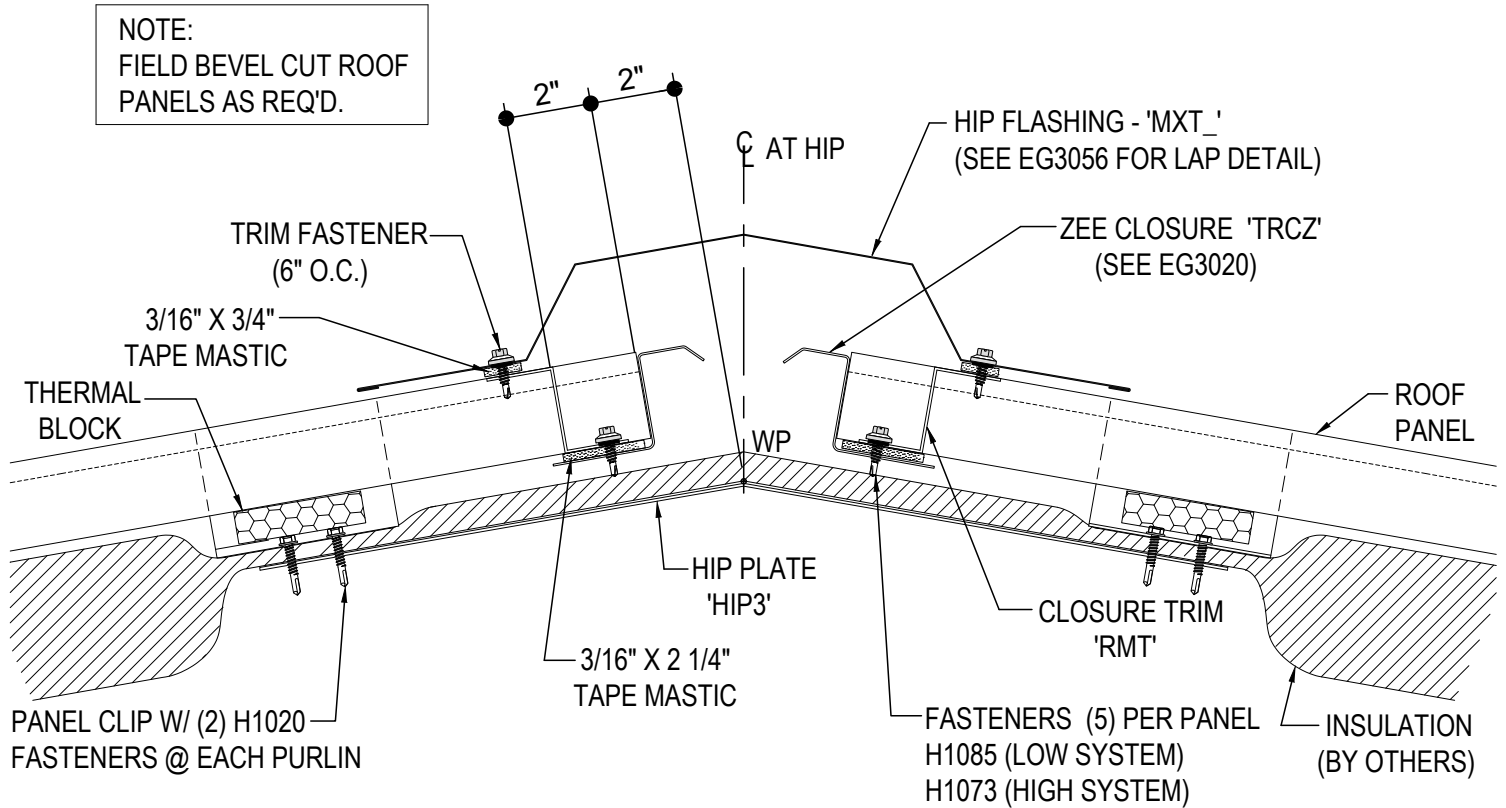

EP3021K - ROOF-LOK PANEL HIP DETAIL

EP3041K - ROOF-LOK PANEL VALLEY DETAIL

EP3021K - ROOF-LOK PANEL HIP DETAIL

## HIP DETAIL

ROOF-LOK PANEL HIP DETAIL

EP3021

Detailer Notes:

- 1) N/A

## EP3041K - ROOF-LOK PANEL VALLEY DETAIL

NOTE:  
VALLEY DETAILS IS SYMETERICAL ABOUT  
CENTERLINE. PARTS AND FASTENERS ARE  
TYPICAL BOTH SIDES.