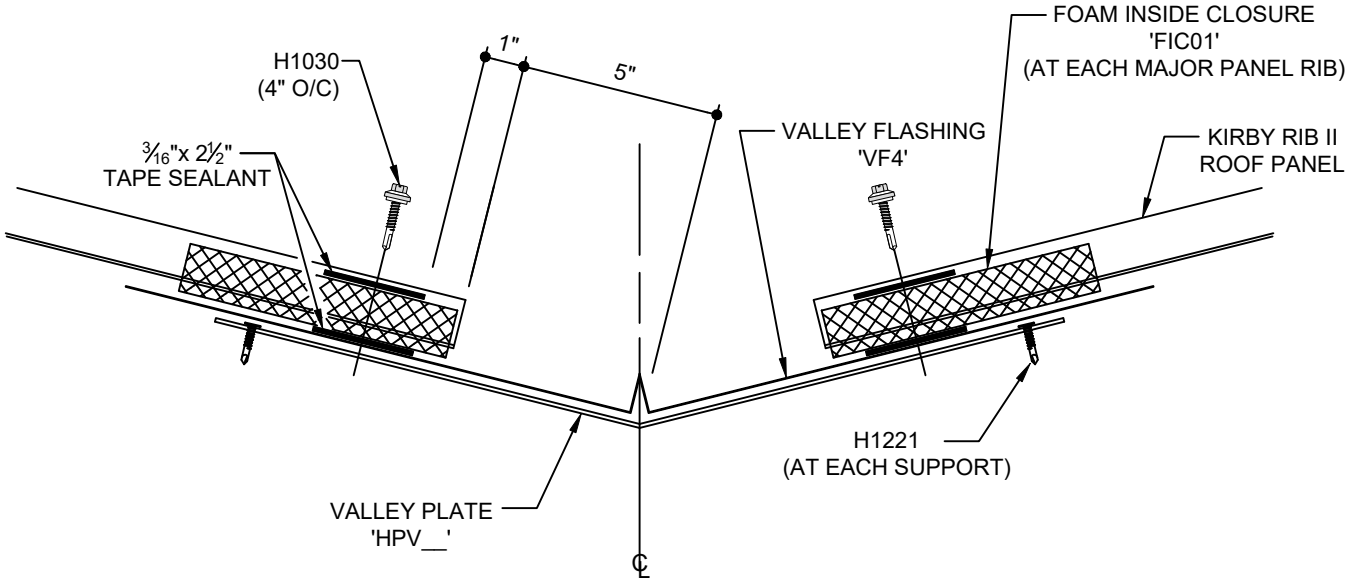

DP0041 - KirbyRib Valley Installation

DP0061 - KirbyRib Hip Detail

NOTE: VALLEY DETAIL IS SYMMETRICAL ABOUT THE CENTERLINE - PARTS AND FASTENERS SHOWN ARE TYPICAL BOTH SIDES.

SECTION 'A'

DP0041K

KIRBYRIB VALLEY INSTALLATION

DETAIL IS SYMMETRICAL
EACH SIDE OF ☉

DP0061K

KIRBYRIB HIP DETAIL

TXP%%