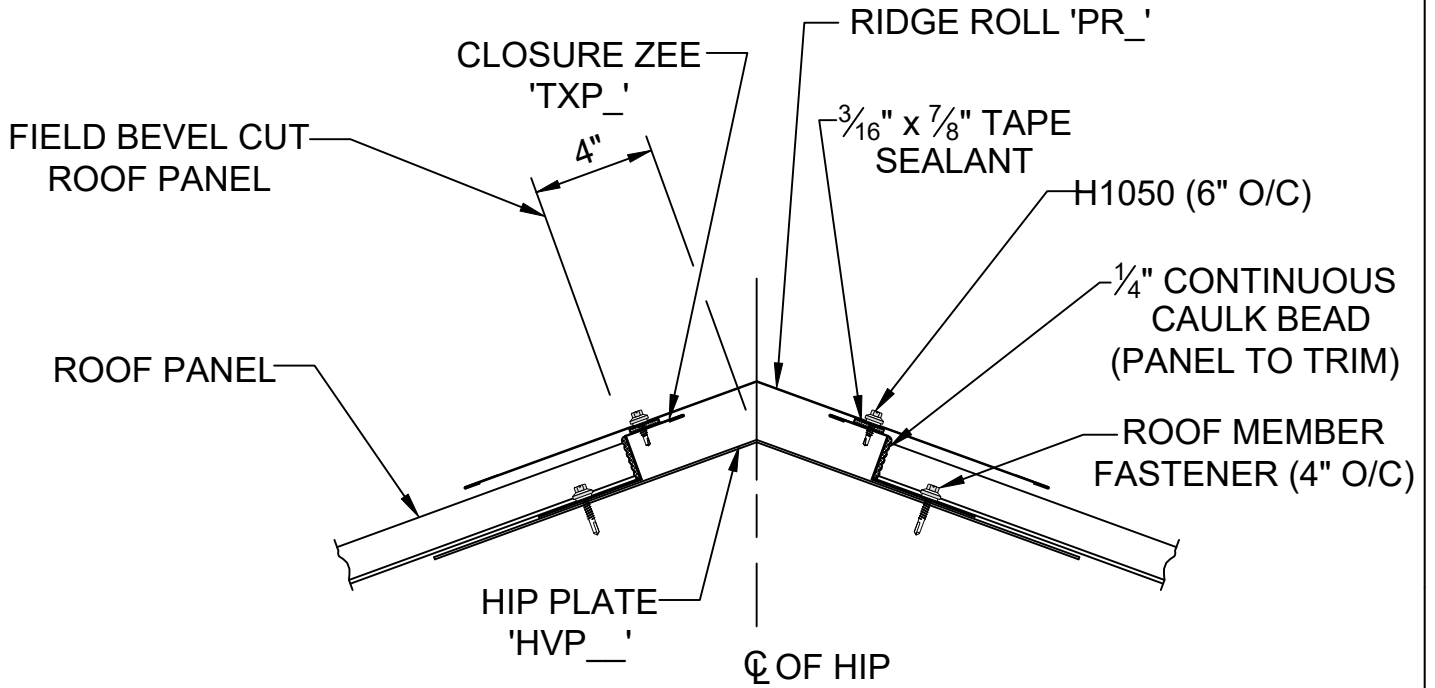

DP0041 - KirbyRib Valley Installation

DP0061 - KirbyRib Hip Detail

NOTE: VALLEY DETAIL IS SYMMETRICAL ABOUT THE CENTERLINE - PARTS AND FASTENERS SHOWN ARE TYPICAL BOTH SIDES.

SECTION 'A'

DP0041K

KIRBYRIB VALLEY INSTALLATION

DETAIL IS SYMMETRICAL
EACH SIDE OF ☉

DP0061K

KIRBYRIB HIP DETAIL

TXP%%