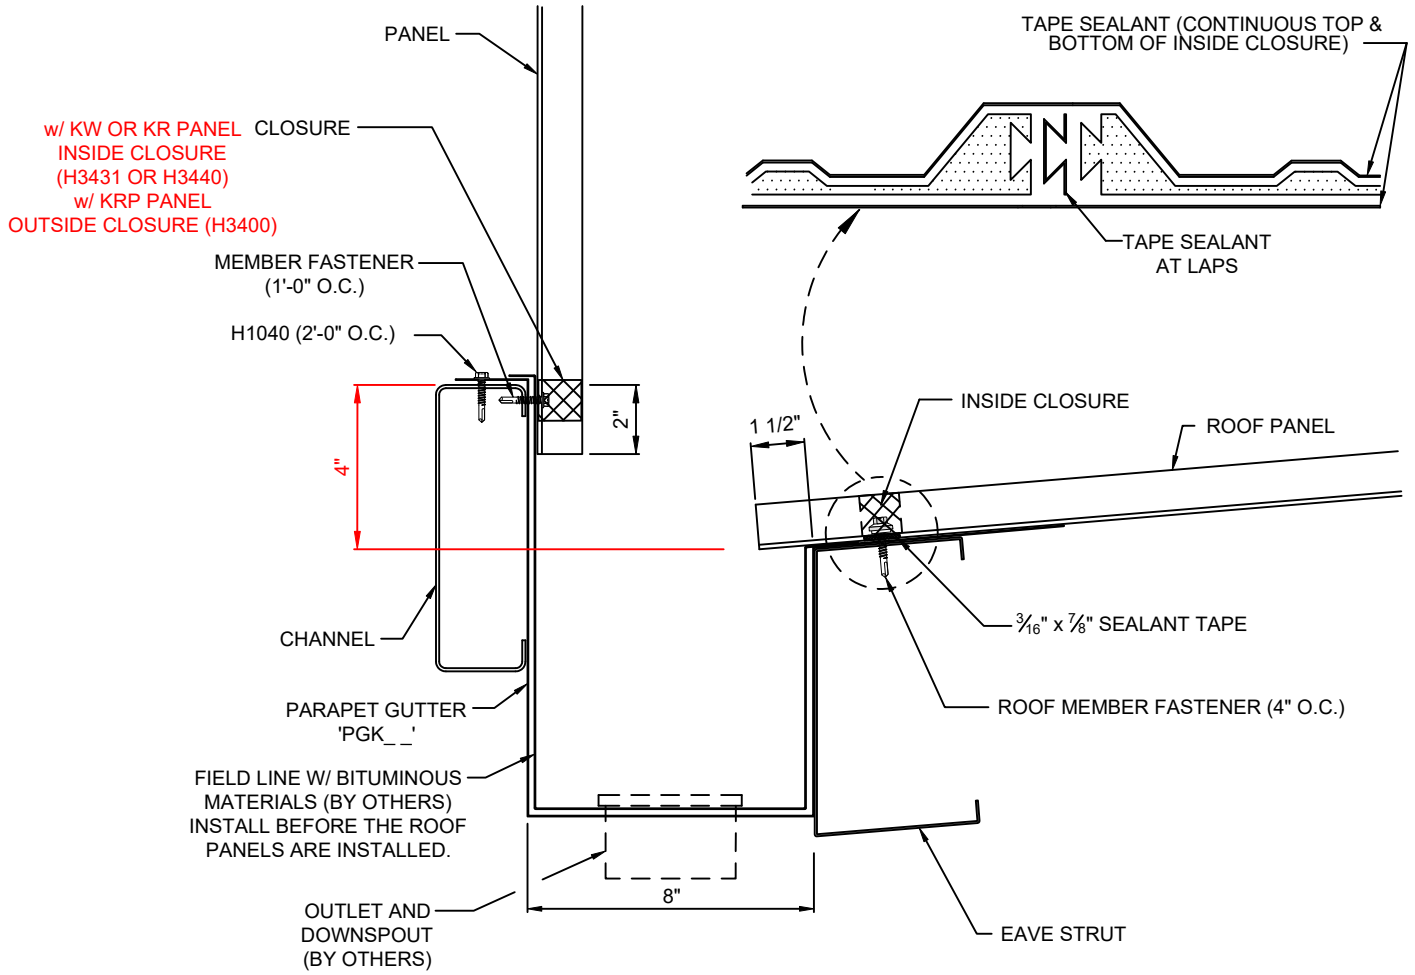

DK0021 - PARAPET GUTTER w/ KBS PARAPET

DK0031 - PARAPPET GUTTER w/ BACK SHEETING ON CONST. BY OTHERS

DK0041 - PARAPET GUTTER /w PARAPET CONST. BY OTHERS

DK0051 - VALLEY GUTTER

DK0151 - VALLEY GUTTER AT EXISTING

---

DK0021K

KIRBYRIB ROOF W/ PARAPET GUTTER W/ KBS PARAPET

DK0031K

KIRBYRIB ROOF W/ PARAPET GUTTER  
BACK SHEETING ON FRAMING BY OTHERS

DK0041K

KIRBYRIB ROOF W/ PARAPET GUTTER  
PARAPET CONSTRUCTION BY OTHERS