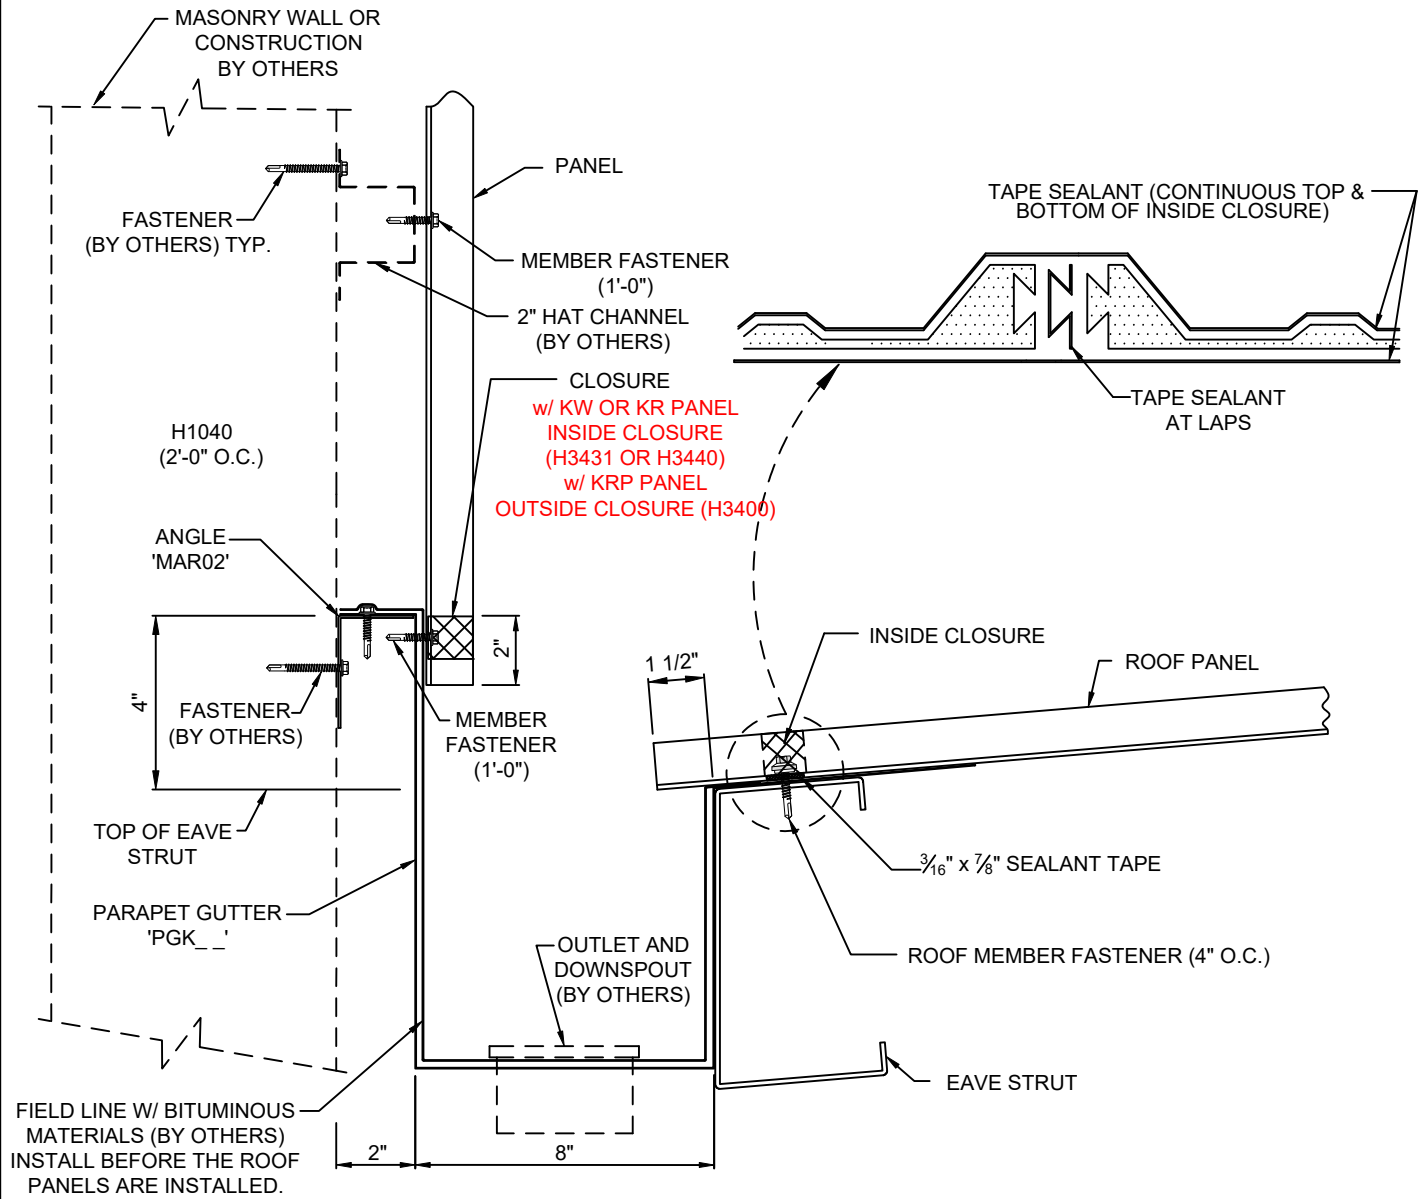

DK0021 - PARAPET GUTTER w/ KBS PARAPET

DK0031 - PARAPPET GUTTER w/ BACK SHEETING ON CONST. BY OTHERS

DK0041 - PARAPET GUTTER /w PARAPET CONST. BY OTHERS

DK0051 - VALLEY GUTTER

DK0151 - VALLEY GUTTER AT EXISTING

---

DK0021K

KIRBYRIB ROOF W/ PARAPET GUTTER W/ KBS PARAPET

DK0031K

KIRBYRIB ROOF W/ PARAPET GUTTER  
BACK SHEETING ON FRAMING BY OTHERS

DK0041K

KIRBYRIB ROOF W/ PARAPET GUTTER  
PARAPET CONSTRUCTION BY OTHERS

DK0151K

KIRBYRIB ROOF W/ VALLEY GUTTER AT EXISTING BUILDING