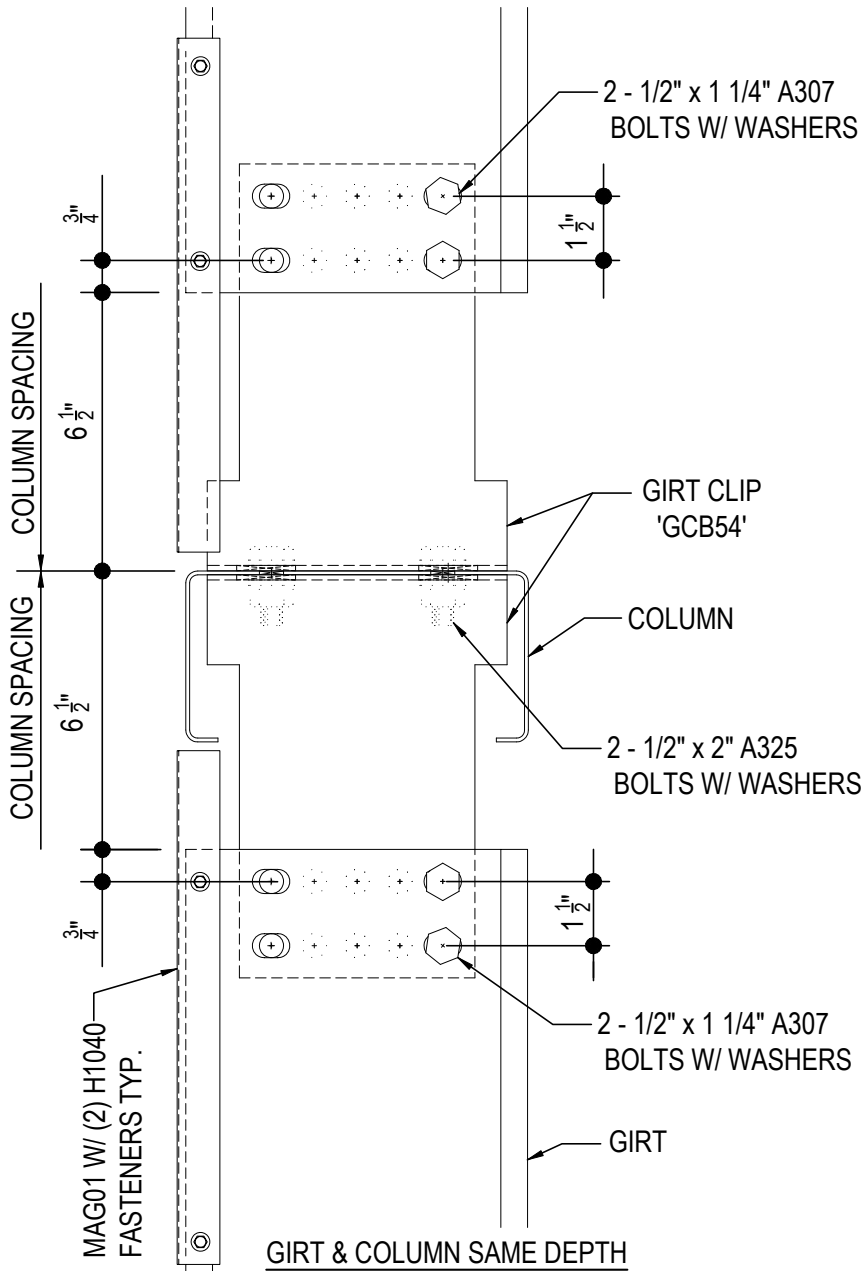

CA0010 - Flush Girt to Cee Endwall Column

CA0010 - FLUSH GIRT TO E'WALL COLUMN

FLUSH GIRT TO CEE E'WALL COLUMN

FLUSH GIRT CONNECTION TO CEE COLUMN
REFERENCE A00010 FOR WASHER REQUIREMENTS

CA0010

Detailer Notes: