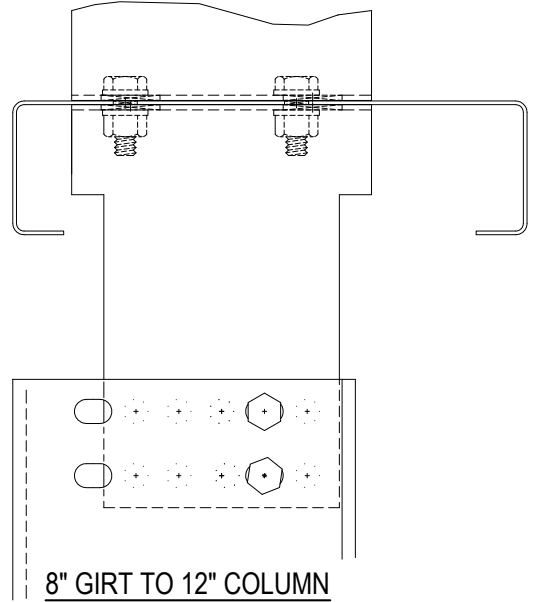

CA0010 - Flush Girt to Cee Endwall Column

CA0010 - FLUSH GIRT TO E'WALL COLUMN

FLUSH GIRT TO CEE E'WALL COLUMN

FLUSH GIRT CONNECTION TO CEE COLUMN
REFERENCE A00010 FOR WASHER REQUIREMENTS

CA0010

Detailer Notes: