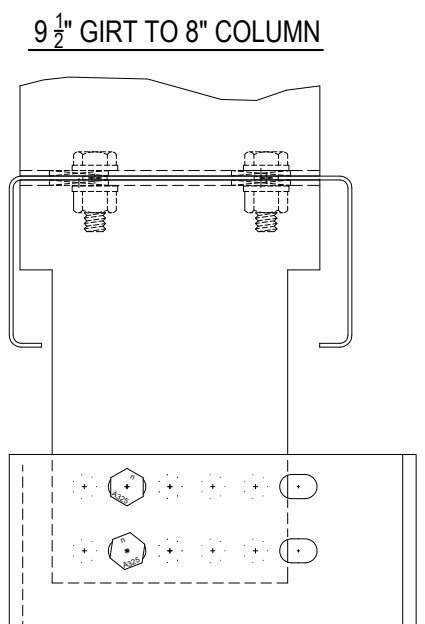

CA0010 - Flush Girt to Cee Endwall Column

CA0010 - FLUSH GIRT TO E'WALL COLUMN

FLUSH GIRT TO CEE E'WALL COLUMN

FLUSH GIRT CONNECTION TO CEE COLUMN
REFERENCE A00010 FOR WASHER REQUIREMENTS

CA0010

Detailer Notes: