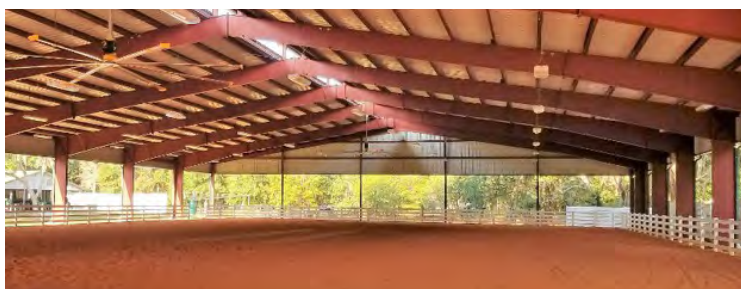

# Shea Riding Arena

## SIZE

27,280 sf

## ROOF SYSTEM

KR2 26 GA

Shea Riding Arena – is an Equine Center of Excellence – offering training, instruction, Equine Rehabilitation (all breeds and disciplines) and show prep clinics. The facility is also available for corporate events.