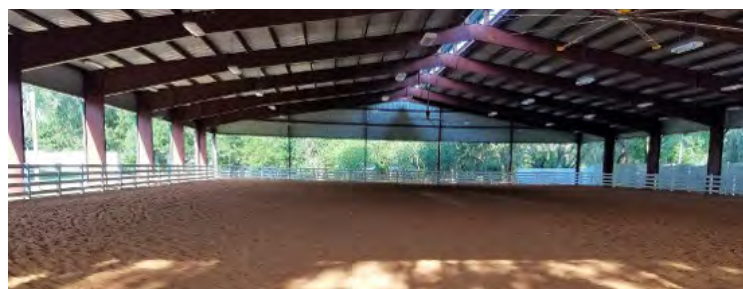

# Shea Riding Arena

## SIZE

27,280 sf

## ROOF SYSTEM

KR2 26 GA

Shea Riding Arena – is an Equine Center of Excellence – offering training, instruction, Equine Rehabilitation (all breeds and disciplines) and show prep clinics. The facility is also available for corporate events.